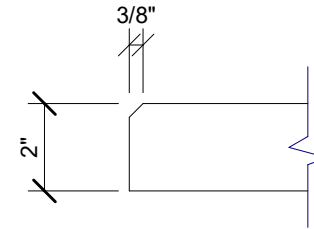

1 SIDE VIEW  
1" = 1'-0"

2 EDGE DETAIL  
3" = 1'-0"

3 PLAN VIEW  
1" = 1'-0"

4 END VIEW  
1" = 1'-0"

123 Columbia Court N. Chaska, MN 55318  
www.acousticalsurfaces.com  
1-800-854-2948

PRODUCT LINE: 2" Enviroacoustic Design Panels - 2ft x 4ft - Beveled Edge - Arrow