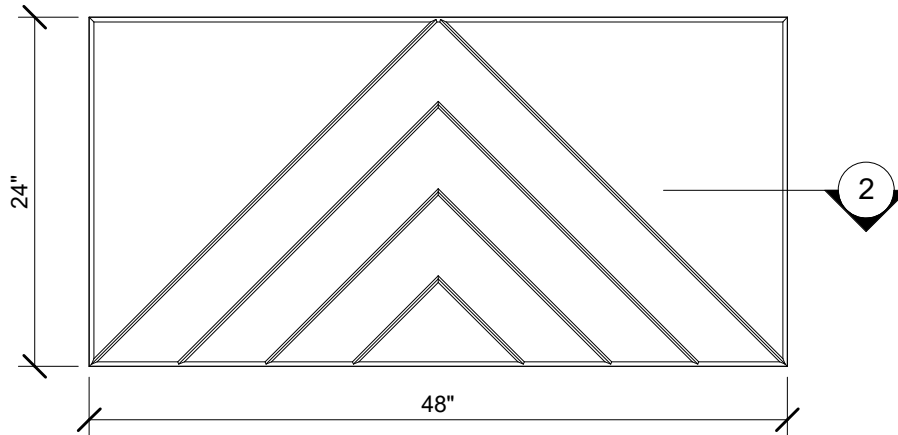

1 SIDE VIEW  
1" = 1'-0"

2 EDGE DETAIL  
3" = 1'-0"

3 PLAN VIEW  
1" = 1'-0"

4 END VIEW  
1" = 1'-0"

123 Columbia Court N. Chaska, MN 55318  
www.acousticalsurfaces.com  
1-800-854-2948

PRODUCT LINE: 2" Enviroacoustic Design Panels - 2ft x 4ft - Beveled Edge - Arrow